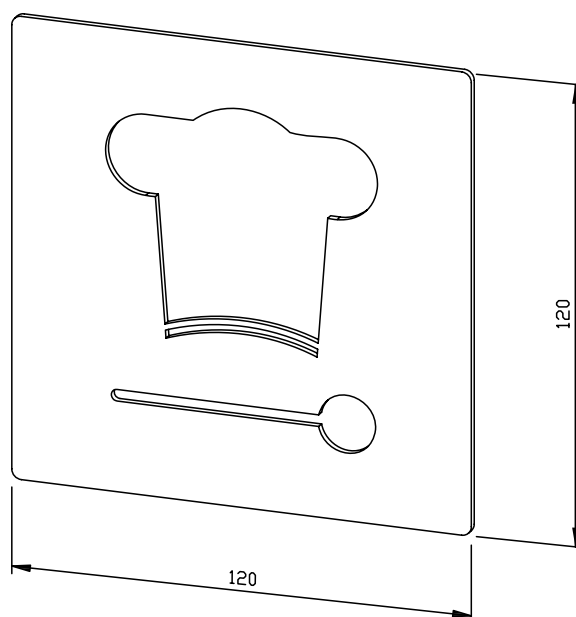

Available surface	ID No.
satin finished	700 490

Ernst Wagner GmbH & Co. KG

Ernst-Abbe-Straße 21 · D-72770 Reutlingen · Tel.: +49712151539-0 · Fax: -20
info@wagner-ewar.de · www.wagner-ewar.de

WAGNER
— EWAR